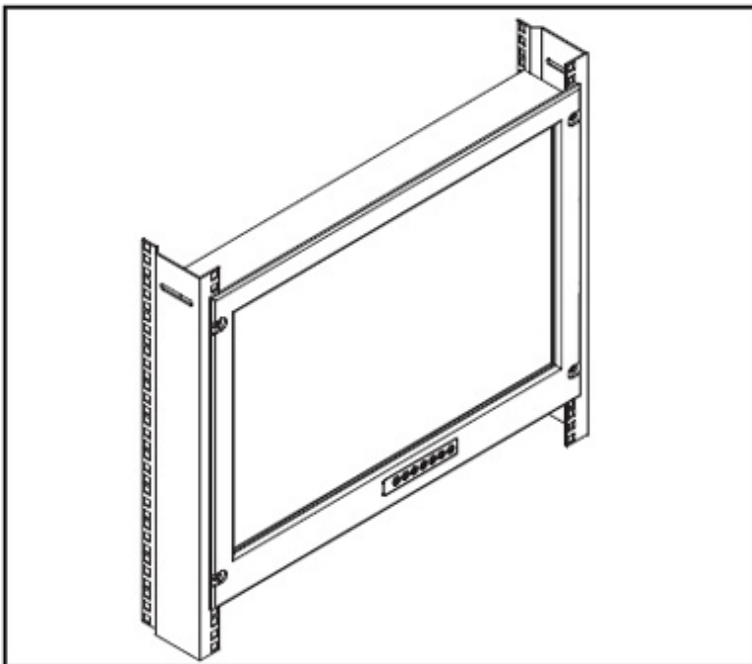

RMS 8190

8U 19" Rackmount LCD Monitor

Installation Guide

RMS 8190, 8U 19" Rackmount LCD Monitor

RMS 8190

8U 19" Rackmount LCD Monitor

Installation:

Figure 1.

■ Install each screw shown in Figure 1.

Figure 2.

■ Fix the LCD into the rack.

* M6 screws are not provided.